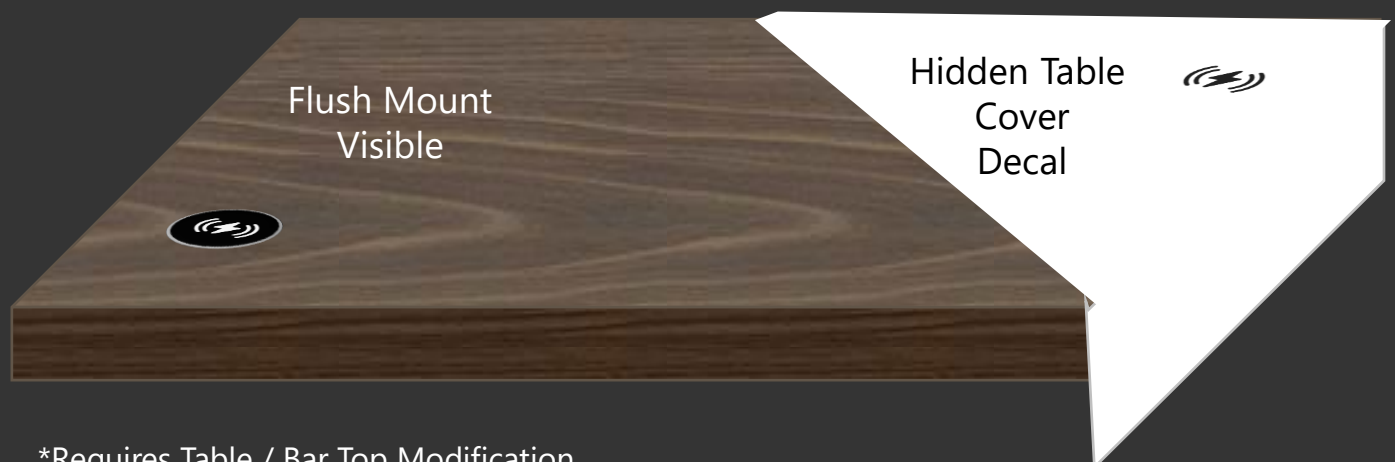

UTOPIA VIBE

Table Flush Mount Charger

The Utopia Vibe chassis places our Utopia and Utopia Mega chargers flush in your table. Designed for use on tables and bar top areas to offer guest's convenient wireless charging.

*Requires Table / Bar Top Modification.

+Central Park Dock recharges up to 12 Utopia / DynaBattery Units.

Specifications (Self Powered Chargers)

UTOPIA

UTOPIA MEGA

MODEL	V100	V200M
CASING	Eco-Plastic	Eco-Plastic
SIZE	4.5" W x 2" H	4.5" W x 4" H
WEIGHT	2.4 lbs.	4.8 lbs.
CAPPACITY	9000 mAh	18,000 mAh
WATT	5/10W	5/10W
SECURITY	Table Flush Mount	Table Flush Mount
HOTELS- Lounge Areas, Casual Restaurants, Bar, Banquet, Fitness Rooms		
RESTAURANTS- Indoor, Outdoor Covered, Bar, Banquet, Café, Quick Service, Family, and Casual Dining.		
LOUNGES-Airport, Automotive, Nightclubs, and Waiting Rooms		
CRUISE SHIPS- Indoor, Outdoor Covered, Lounges, Recreational Rooms, Restaurants, Bar, Banquet, and Fitness Rooms*		